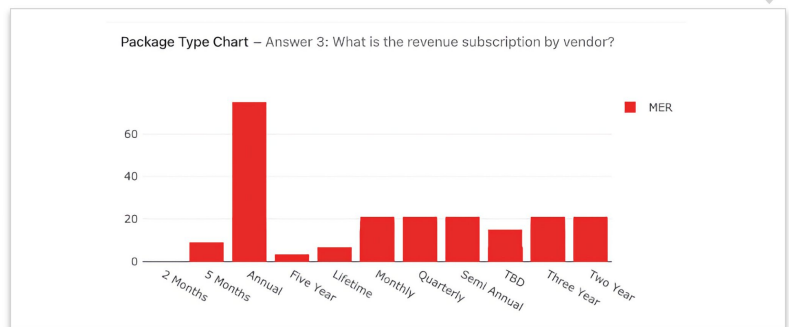

"Package type chart for the question what is the revenue subscription by vendor shows the revenue by package type. Maximum is 70 for package type annual."

Suggested Insights

From your question 3 suggested insights were found by Promethium